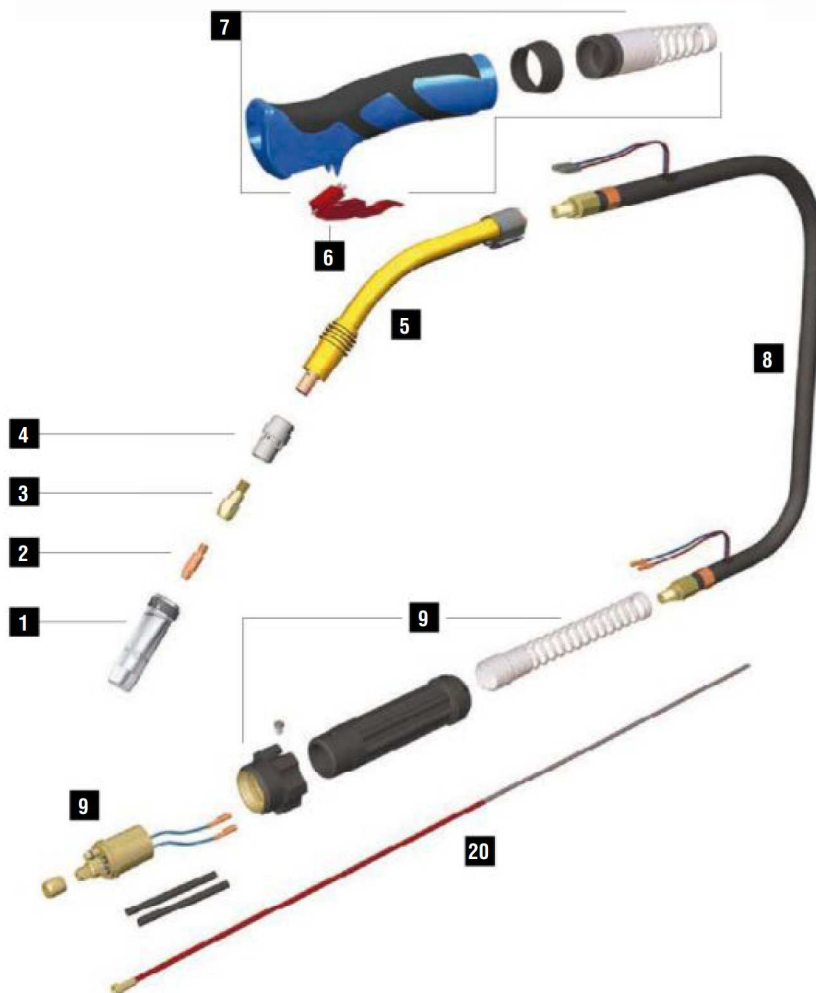

ERGOPLUS 36

M6-RED LINER

CE EN60974-7

CODE	↔		
MA7443	3 m	10'	
MA7444	4 m	12'	
MA7445	5 m	16.4'	

TECHNICAL DATA		
ERGOPLUS 36		
	1,6 kg	3.53 lb
V PEAK	113	
	0,6 ÷ 1,6 mm	.023" ÷ 1/16"
X 60%	340A CO2 - 320A Mix	

	CODE			Ø		↔	REF		
1	MC0026		nozzle - 2,5 mm thickness	12 mm	1/2"	84 mm	3"-5/16	145.0126	10
1	MC0027		nozzle - 2,5 mm thickness	16 mm	5/8"	84 mm	3"-5/16	145.0078	10
1	MC0028		nozzle - 2,5 mm thickness	19 mm	3/4"	84 mm	3"-5/16	145.0045	10
1	MC0109		nozzle - 2,5 mm thickness	17 mm	21/32"	84 mm	3"-5/16	-	10
1	MC0110		nozzle - 2,5 mm thickness	20 mm	25/32"	90 mm	3"-17/32	145.0172	10
1	MC0440		nozzle - 2 mm thickness	16 mm	5/8"	84 mm	3"-5/16		10
1	MC0527		quick release nozzle - 2,5 mm thickness	16 mm	5/8"	84 mm	3"-5/16	-	10
1	MC0540		quick release light nozzle - 2 mm thickness	16 mm	5/8"	84 mm	3"-5/16	-	10
2	MD0009-76		M6 - CuCrZr	0,6 mm	.023"	28 mm	1"-3/32	-	20
2	MD0009-78		M6 - CuCrZr	0,8 mm	.030"	28 mm	1"-3/32	140.0054	20
2	MD0009-80		M6 - CuCrZr	1,0 mm	.040"	28 mm	1"-3/32	140.0245	20
2	MD0009-82		M6 - CuCrZr	1,2 mm	.045"	28 mm	1"-3/32	140.0382	20
2	MD0009-84		M6 - CuCrZr	1,4 mm	.052"	28 mm	1"-3/32	-	20
2	MD0009-86		M6 - CuCrZr	1,6 mm	1/16"	28 mm	1"-3/32	-	20
3	MD0063-00			M6 - brass			28 mm	1"-3/32	142.0005
3	MD0064-00		M8 - brass			28 mm	1"-3/32	142.0020	20
3	MD0131-00		M6 - brass			32 mm	1"-1/4	142.0011	20
3	MD0132-00		M8 - brass			32 mm	1"-1/4	142.0024	20
4	ME0017		plastic			32,8 mm	1"-9/32	014.0261	10
4	ME0041		plastic			32,8 mm	1"-9/32	014.0021	10
4	ME0417		high-tech plastic			32,8 mm	1"-9/32	-	10
4	ME0517		ceramic			32,8 mm	1"-9/32	014.0023	10
20	GM0510		red steel liner	1,0 ÷ 1,2 mm	.040" ÷ .045"	3 m	10'	124.0026	1
20	GM0511		red steel liner	1,0 ÷ 1,2 mm	.040" ÷ .045"	4 m	12'	124.0031	1
20	GM0512		red steel liner	1,0 ÷ 1,2 mm	.040" ÷ .045"	5 m	16.4'	124.0035	1